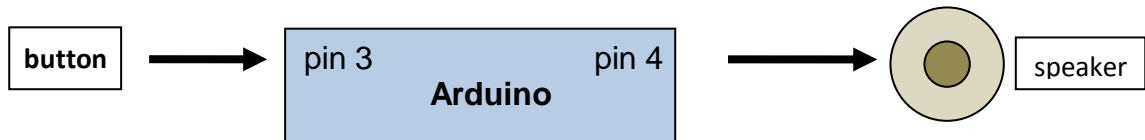

Tone 2

When the button is pressed the tone sweeps up and down three times.

The lowest frequency is 50hz and the highest frequency is 1500hz.

The "while" loops change the frequency each time through.